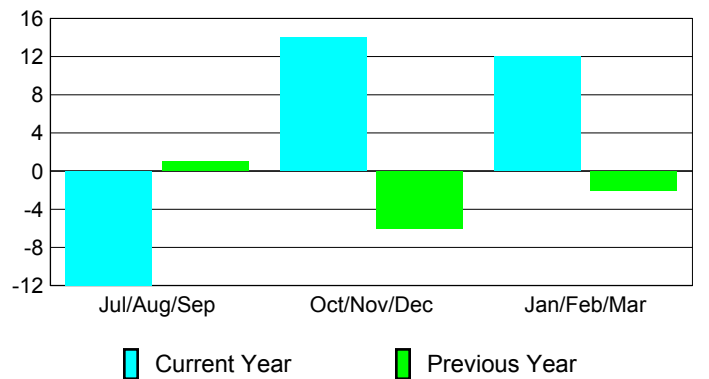

Membership Results 2008-2009

Membership 2007-2008

Month	Net Memb Goal	Actual New Memb	Actual Dropped Memb	Gain/Loss of Memb	Gain/Loss of Memb
Jul/Aug/Sep	-20	4	-16	-12	1
Oct/Nov/Dec	10	56	-42	14	-6
Jan/Feb/Mar	20	41	-29	12	-2
Totals	10	101	-87	14	-7

Membership Results 2008-2009

Goal, New, Dropped, Gain/Loss

Comparison of Membership Gain/Loss

Current Year Compared to the Previous Year

Gender Comparison 2008-2009