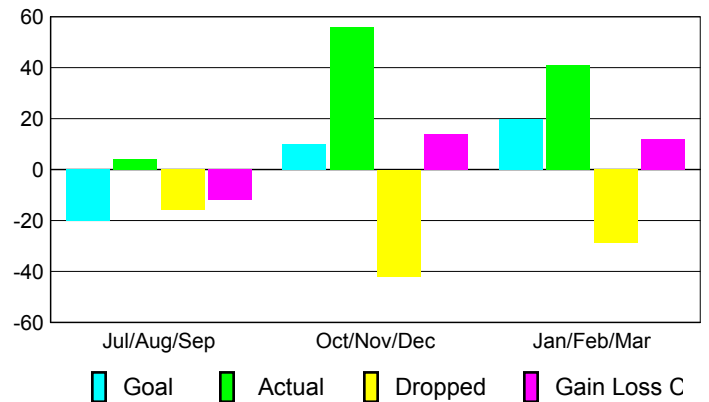

Membership Results 2008-2009

Goal, New, Dropped, Gain/Loss